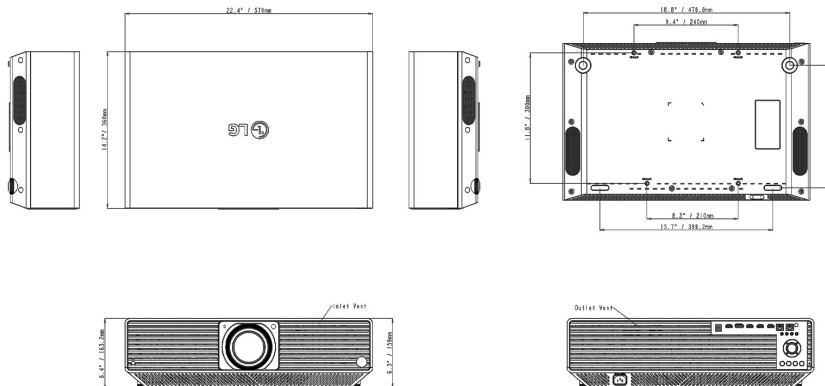

LG ProBeam BU70QGA Laser Projector

PROJECTION SYSTEM	Resolution	4K UHD (3840 x 2160)*
	Brightness	7000 ANSI Lumens
	Aspect Ratio Support	16:9 / 21:9
	Throw Distance	Standard Throw
	Throw Ratio	1.53 - 2.45
	Light Source	Laser (Up to 20,000 hours)**
	Contrast Ratio	3,000,000:1
	Zoom	1.6x (motorized)
	Digital Image Adjustment	Advance Edge Adjustment & Warping (4, 9, 15, 25 pt), Image Rotation (H/V)
	Color and Gamma Adjustment	Yes
	Screen Size	40" to 300"
	Lens Shift	Horiz ± 28% Vert + 60%/-33% (motorized)
	HDR	Yes
	HDCP	HDCP2.2
	TruMotion	Yes
	Noise	31dB to 35dB
Projection Method	Front/Rear/Ceiling Mount	
Projection System	DLP	
INPUTS / OUTPUTS	Connection Terminals	HDMI 2.0 in (x3), HDMI out (x1), DisplayPort (x1), USB Type-A 2.0 (x2), RJ45 (x2), HDBaseT, RS-232c (in/out), IR (in), Audio 3.5mm (in)
	USB Plug & Play	Movie, Photo
	Wireless	WiFi & Bluetooth, Miracast
AUDIO	Sound	10W (5W+5W)
	HDMI ARC Support	Yes
	SIMPLINK (HDMI-CEC)	Yes

POWER	Electrical	100V - 240V @ 50 to 60 Hz (PSU Built-in)
	Power Consumption	500W
	Standby Power Consumption	Less than 0.5W
DIMENSIONS / WEIGHT	Dimensions (W x D x H)	22.4 x 14.2 x 6.3 in 570 x 360 x 160 mm
	Weight	39.0 lb / 17.7 kg
FEATURES	Operation System	webOS-Signage 6.0
	Built-in Memory Storage	8 GB
	Auto Screen Adjustment	Yes (Built-In Camera)
	360 Degree Install	Yes
	Edge Blending	Yes
	Picture-in-Picture	Yes
	Picture-by-Picture	Yes
	LG One:Quick Share compatibility	Yes
	360 Degree Install	Yes
	Crestron RoomView™	Yes
IP Control	Yes	
OTHER	UPC	1 95174 04815 3
	Warranty	3 Year Limited / Up to 15,000 hours
	Country of Assembly	South Korea (ROK)

* 4K UHD resolution with 8.3 million discrete pixels projected by XPR (Expanded Pixel Resolution) video processing

**Light Source lifespan will vary depending on usage. Usage lifespan warranty coverage limited to warranty period accompanying projector.

Dimensions

Dimensions

Connectivity